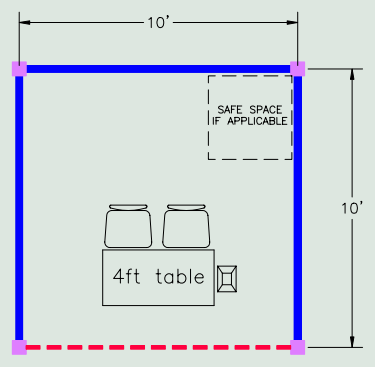

CORNER

TURNKEY

CORNER

- 10x10 Stretched Fabric Walls
- (1) 4 ft Draped Table
- (2) Chairs
- Waste basket
- 500 watts
- (2) Light Tracks with 3 lights each
- (2) 6 ft Ultraline Showcases (70" long)

CORNER

STANDARD

CORNER

- 10x10 Stretched Fabric Walls
- (1) 4 ft Draped Table
- (2) Chairs
- Waste basket
- 500 watts

CORNER

INLINE

- 10x10 Stretched Fabric Walls
- (1) 4 ft Draped Table
- (2) Chairs
- Waste basket
- 500 watts
- (1) Light Track with 3 lights each
- (2) 4 ft Ultraline Showcases (48" long)

INLINE

INLINE

- 10x10 Stretched Fabric Walls
- (1) 4 ft Draped Table
- (2) Chairs
- Waste basket
- 500 watts
- (1) Light Tracks with 3 lights each
- (1) 6 ft Ultraline Showcase (70" long)

INLINE

INLINE

- 10x10 Stretched Fabric Walls
- (1) 4 ft Draped Table
- (2) Chairs
- Waste basket
- 500 watts