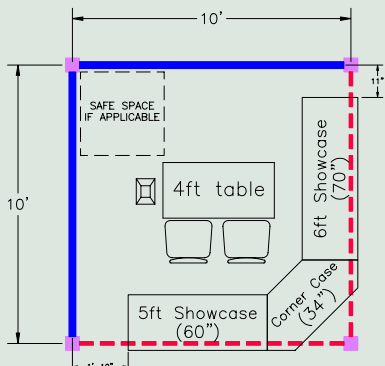

ANTIQUE JEWELRY & WATCH SHOW

VINTAGE. ANTIQUE. ESTATE.

MAY 30 - JUNE 2, 2024 | WYNN LAS VEGAS

2024 BOOTH PACKAGES

NEW!

TURNKEY PLUS

CORNER

- 10x10 Stretched Fabric Walls
- (1) 4 ft Draped Table
- (2) Chairs
- Waste basket
- 500 watts
- (2) Light Tracks with 3 lights each
- (1) 5 ft Ultraline Showcase (60" long)
- (1) 6 ft Ultraline Showcase (70" long)
- (1) Ultraline Corner Showcase (34" long)

CORNER

TURNKEY

CORNER

- 10x10 Stretched Fabric Walls
- (1) 4 ft Draped Table
- (2) Chairs
- Waste basket
- 500 watts
- (2) Light Tracks with 3 lights each
- (2) 6 ft Ultraline Showcases (70" long)

CORNER

STANDARD

CORNER

- 10x10 Stretched Fabric Walls
- (1) 4 ft Draped Table
- (2) Chairs
- Waste basket
- 500 watts

CORNER

INLINE

- 10x10 Stretched Fabric Walls
- (1) 4 ft Draped Table
- (2) Chairs
- Waste basket
- 500 watts
- (1) Light Track with 3 lights each
- (2) 4 ft Ultraline Showcases (48" long)

INLINE

INLINE

- 10x10 Stretched Fabric Walls
- (1) 4 ft Draped Table
- (2) Chairs
- Waste basket
- 500 watts
- (1) Light Tracks with 3 lights each
- (1) 6 ft Ultraline Showcase (70" long)

INLINE

INLINE

- 10x10 Stretched Fabric Walls
- (1) 4 ft Draped Table
- (2) Chairs
- Waste basket
- 500 watts