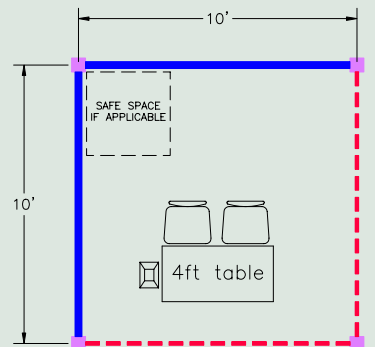

CORNER

TURNKEY

CORNER

- 10x10 Stretched Fabric Walls
- (1) 4 ft Draped Table
- (2) Chairs
- Waste basket
- 500 watts
- (2) Light Tracks with 3 lights each
- (2) 6 ft Ultraline Showcases (70" long)

CORNER

STANDARD

CORNER

- 10x10 Stretched Fabric Walls
- (1) 4 ft Draped Table
- (2) Chairs
- Waste basket
- 500 watts

CORNER

INLINE

- 10x10 Stretched Fabric Walls
- (1) 4 ft Draped Table
- (2) Chairs
- Waste basket
- 500 watts
- (1) Light Track with 3 lights each
- (2) 4 ft Ultraline Showcases (48" long)

INLINE

INLINE

- 10x10 Stretched Fabric Walls
- (1) 4 ft Draped Table
- (2) Chairs
- Waste basket
- 500 watts
- (1) Light Tracks with 3 lights each
- (1) 6 ft Ultraline Showcase (70" long)

INLINE

INLINE

- 10x10 Stretched Fabric Walls
- (1) 4 ft Draped Table
- (2) Chairs
- Waste basket
- 500 watts