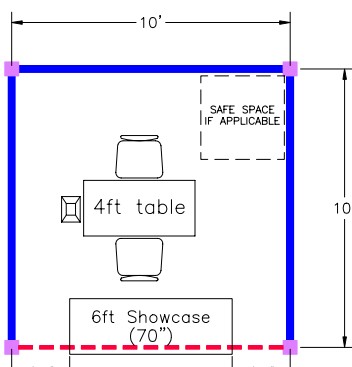

CORNER

TURNKEY

CORNER

- 10x10 Stretched Fabric Walls
- (1) 4 ft Draped Table
- (2) Chairs
- Waste basket
- 500 watts
- (2) Light Tracks with 3 lights each
- (2) 6 ft Ultraline Showcases (70" long)

CORNER

STANDARD

CORNER

- 10x10 Stretched Fabric Walls
- (1) 4 ft Draped Table
- (2) Chairs
- Waste basket
- 500 watts

CORNER

INLINE

- 10x10 Stretched Fabric Walls
- (1) 4 ft Draped Table
- (2) Chairs
- Waste basket
- 500 watts
- (1) Light Track with 3 lights each
- (2) 4 ft Ultraline Showcases (48" long)

INLINE

INLINE

- 10x10 Stretched Fabric Walls
- (1) 4 ft Draped Table
- (2) Chairs
- Waste basket
- 500 watts
- (1) Light Tracks with 3 lights each
- (1) 6 ft Ultraline Showcase (70" long)

INLINE

INLINE

- 10x10 Stretched Fabric Walls
- (1) 4 ft Draped Table
- (2) Chairs
- Waste basket
- 500 watts