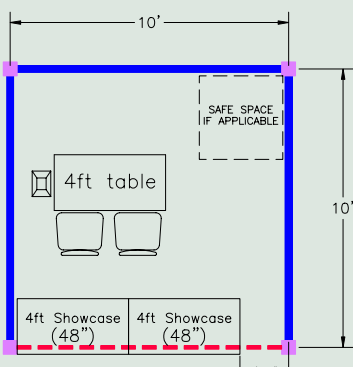

CORNER

TURNKEY

CORNER

- 10x10 Stretched Fabric Walls
- (1) 4 ft Draped Table
- (2) Chairs
- Waste basket
- 500 watts
- (2) Light Tracks with 3 lights each
- (2) 6 ft Ultraline Showcases (70" long)

CORNER

STANDARD

CORNER

- 10x10 Stretched Fabric Walls
- (1) 4 ft Draped Table
- (2) Chairs
- Waste basket
- 500 watts

CORNER

INLINE

- 10x10 Stretched Fabric Walls
- (1) 4 ft Draped Table
- (2) Chairs
- Waste basket
- 500 watts
- (1) Light Track with 3 lights each
- (2) 4 ft Ultraline Showcases (48" long)

INLINE

INLINE

- 10x10 Stretched Fabric Walls
- (1) 4 ft Draped Table
- (2) Chairs
- Waste basket
- 500 watts
- (1) Light Tracks with 3 lights each
- (1) 6 ft Ultraline Showcase (70" long)

INLINE

INLINE

- 10x10 Stretched Fabric Walls
- (1) 4 ft Draped Table
- (2) Chairs
- Waste basket
- 500 watts