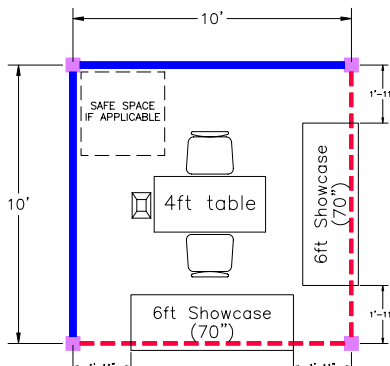

CORNER

TURNKEY

CORNER

- 10x10 Stretched Fabric Walls
- (1) 4 ft Draped Table
- (2) Chairs
- Waste basket
- 500 watts
- (2) Light Tracks with 3 lights each
- (2) 6 ft Ultraline Showcases (70" long)

CORNER

STANDARD

CORNER

- 10x10 Stretched Fabric Walls
- (1) 4 ft Draped Table
- (2) Chairs
- Waste basket
- 500 watts

CORNER

INLINE

- 10x10 Stretched Fabric Walls
- (1) 4 ft Draped Table
- (2) Chairs
- Waste basket
- 500 watts
- (1) Light Track with 3 lights each
- (2) 4 ft Ultraline Showcases (48" long)

INLINE

INLINE

- 10x10 Stretched Fabric Walls
- (1) 4 ft Draped Table
- (2) Chairs
- Waste basket
- 500 watts
- (1) Light Tracks with 3 lights each
- (1) 6 ft Ultraline Showcase (70" long)

INLINE

INLINE

- 10x10 Stretched Fabric Walls
- (1) 4 ft Draped Table
- (2) Chairs
- Waste basket
- 500 watts